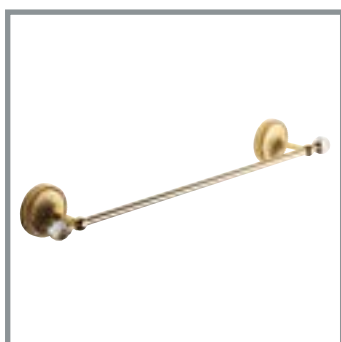

EE03 SWL _ 60 cm EE45 SWL _ 45 cm EE06 SWL _ 30 cm

Portasalviette con tubo liscio
Towel Rail
Porte Serviette
Handtuchhalter
Toallero
Полотенцедержатель